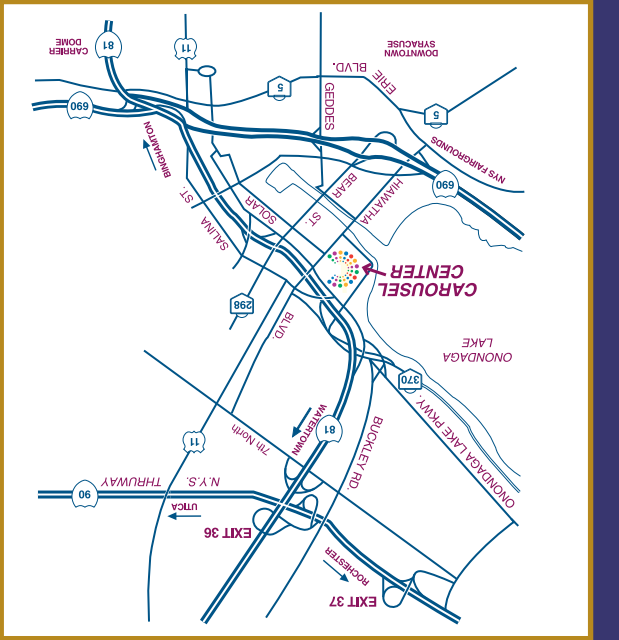

Located on the 2nd Level in the Macy's Wing

Get to know us for all your nutritional needs!  
(315) 473-9486

You could use some sizzle in your day.

2nd Floor, in the Food Court

**Carousell Center**  
9090 Carousell Center Drive  
Syracuse, NY 13290  
(315) 466-7000  
[www.carousellcenter.com](http://www.carousellcenter.com)

**North:** Take I-81 South, Exit 23B (Carousell Center Drive), Take I-81 North, Exit 23 (Hiawatha Boulevard).  
**South:** Take I-81 North, Exit 23 (Hiawatha Boulevard). Off exit, turn left onto Park Street, Take 690 East, Exit 8 (Hiawatha Boulevard). Turn left onto Hiawatha Boulevard. Take I-90, to Exit 36 (I-81) Follow above directions from the North.

**West:** Turn left onto Park Street, Take 690 East, Exit 8 (Hiawatha Boulevard). Turn left onto Hiawatha Boulevard. Take I-90, to Exit 36 (I-81) Follow above directions from the North.

**East:** Take 690 West, to I-81 North. Alternate Route: take 481 South to I-81 North, Exit 23 (Hiawatha Boulevard). Take 690 West, to I-81 North. Alternate Route: take 481 South to I-81 North, Exit 23 (Hiawatha Boulevard). Off exit, turn left onto Park Street, Take 690 East, Exit 8 (Hiawatha Boulevard). Turn left onto Hiawatha Boulevard. Take I-90, to Exit 36 (I-81) Follow above directions from the North.

**Thruway:** Take I-90, to Exit 36 (I-81) Follow above directions from the North.

Carousell Center in Syracuse, New York, is easy to reach from every direction. If you're traveling from the...