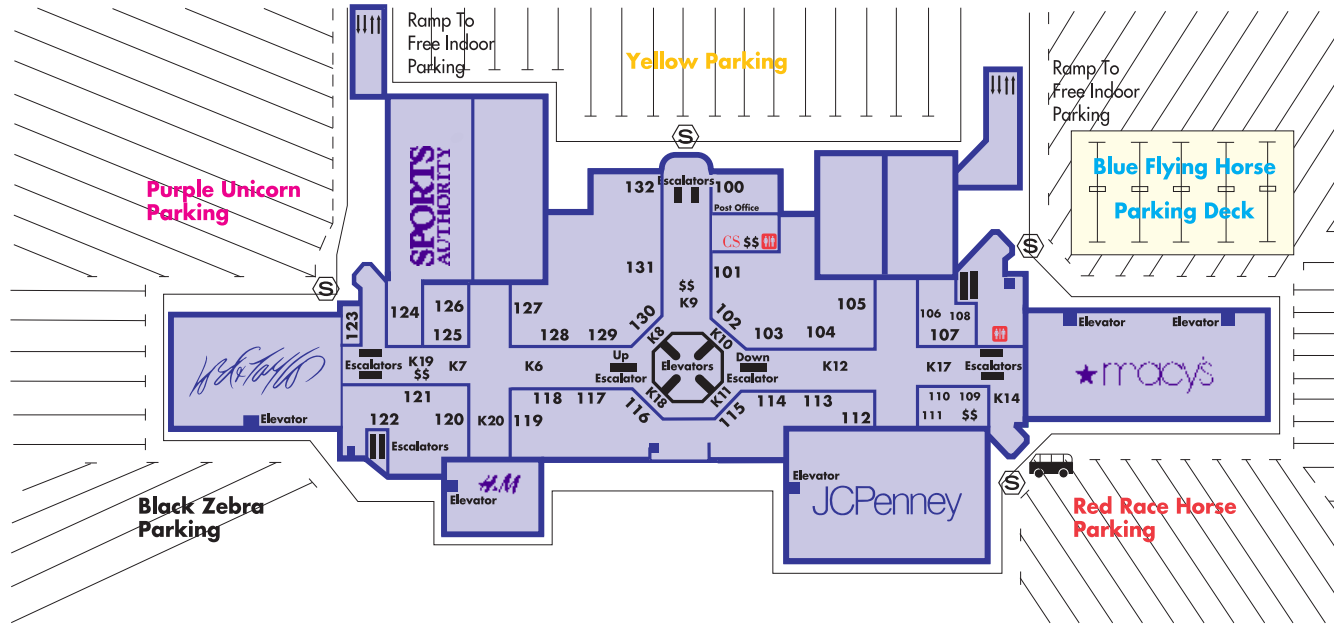

destiny usa

CAROUSEL CENTER IS A SMOKE FREE PROPERTY

“An Amazing Experience”

Third Level ATM \$\$

Second Level

First Level

Commons Level

Centro Bus Stop

Red Race Horse Entrance

Shuttle Stop

Restrooms

CS Customer Service

\$\$ ATM

7/09

**ANCHOR STORES**

Best Buy	426-1588
The Bon - Ton	466-5100
H & M	472-8770
JCPenney	466-2405
Lord & Taylor	466-0600
Macy's	466-3333
Sports Authority	422-2363