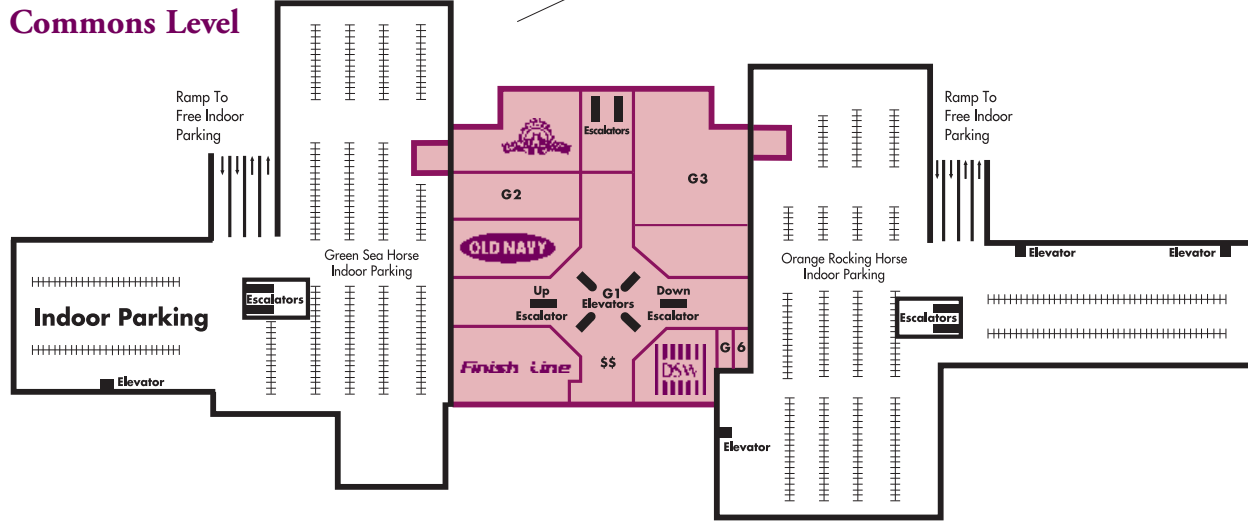

destiny usa

CAROUSEL CENTER IS A SMOKE FREE PROPERTY

“An Amazing Experience”

Third Level ATM \$\$

Second Level

First Level

Commons Level

Centro Bus Stop