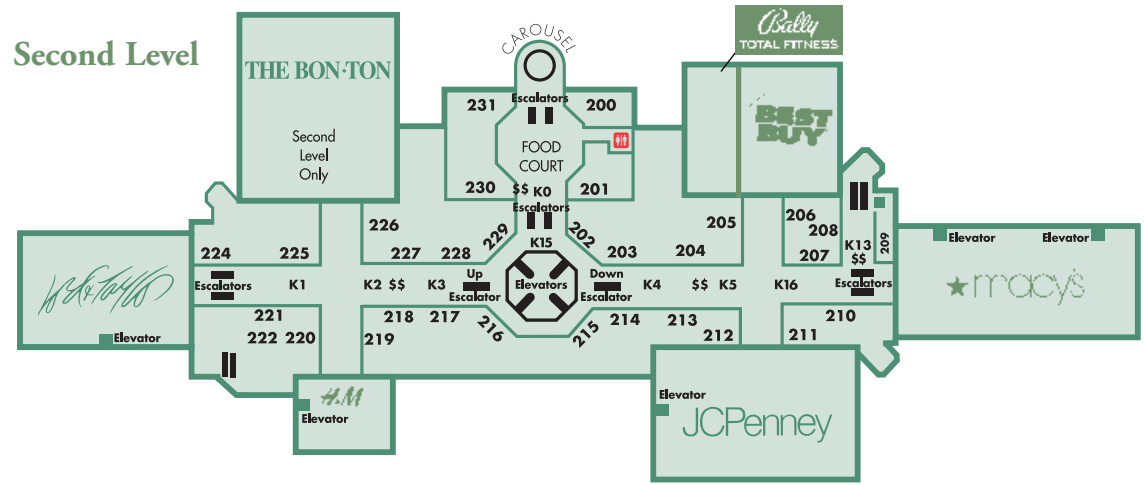

destiny usa

CAROUSEL CENTER IS A SMOKE FREE PROPERTY

“An Amazing Experience”

Third Level ATM \$\$

Second Level

First Level

Commons Level

Centro Bus Stop

Red Race Horse Entrance

Shuttle Stop

Restrooms

CS Customer Service

\$\$ ATM

7/09

**ANCHOR STORES**

Best Buy	426-1588
The Bon - Ton	466-5100
H & M	472-8770
JCPenney	466-2405
Lord & Taylor	466-0600
Macy's	466-3333
Sports Authority	422-2363